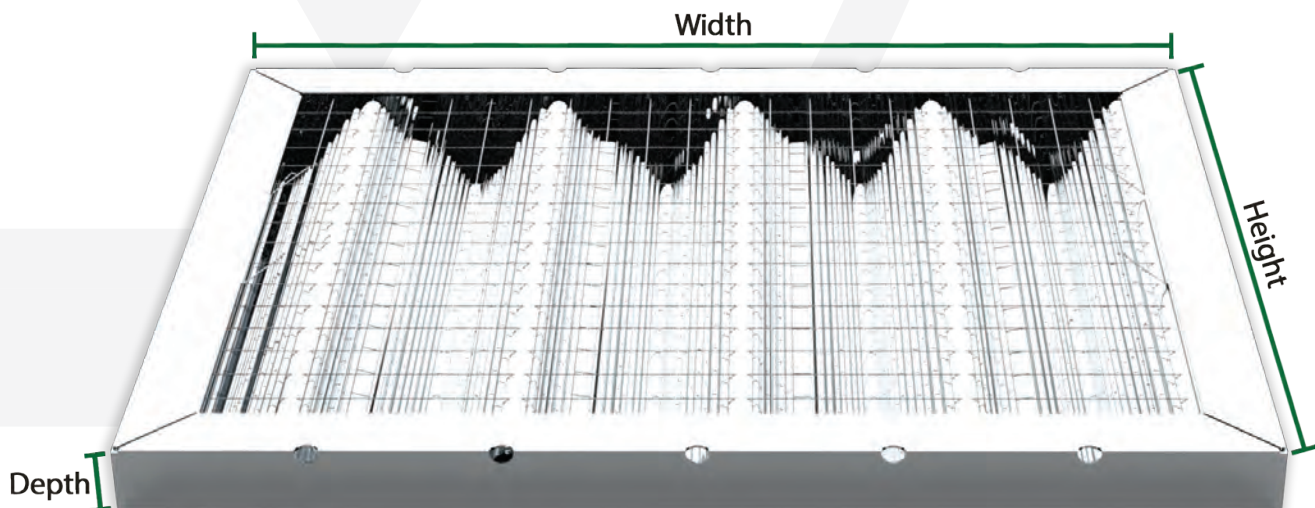

Working in concert with the surface fire suppression system, grease filters provide a strong defense against catastrophic duct system fires. WoolGuard Hood Filters are designed to remove 98% of the grease from the airstream before it enters the ductwork. The grease is captured in the disposable wool sheets where it can be easily removed. Selecting the proper number of the correct size filters is most important to ensure that the balance of the exhaust system will not be compromised and that all of the exhaust air passes through the filters before entering the ductwork.

HOW TO ORDER WOOLGUARD HOOD FILTERS

The Filters MUST be installed with baffles running in the vertical (top to bottom) position so the grease will run down the baffles to the grease trough in the hood. Standard sizes are ordered with the VERTICAL (top to bottom) dimension first, then the HORIZONTAL (left to right) dimension.

All filters are available with hooks for use in Captive-Aire style Hoods. ADD SUFFIX "C2" to model number.

All filters are available with Deflectors for use in High Heat Environments. ADD SUFFIX "DEF" to model number.

Smarter, greener and cleaner way to keep your kitchen hood clean!

502.694.1550 • WoolGuard.com